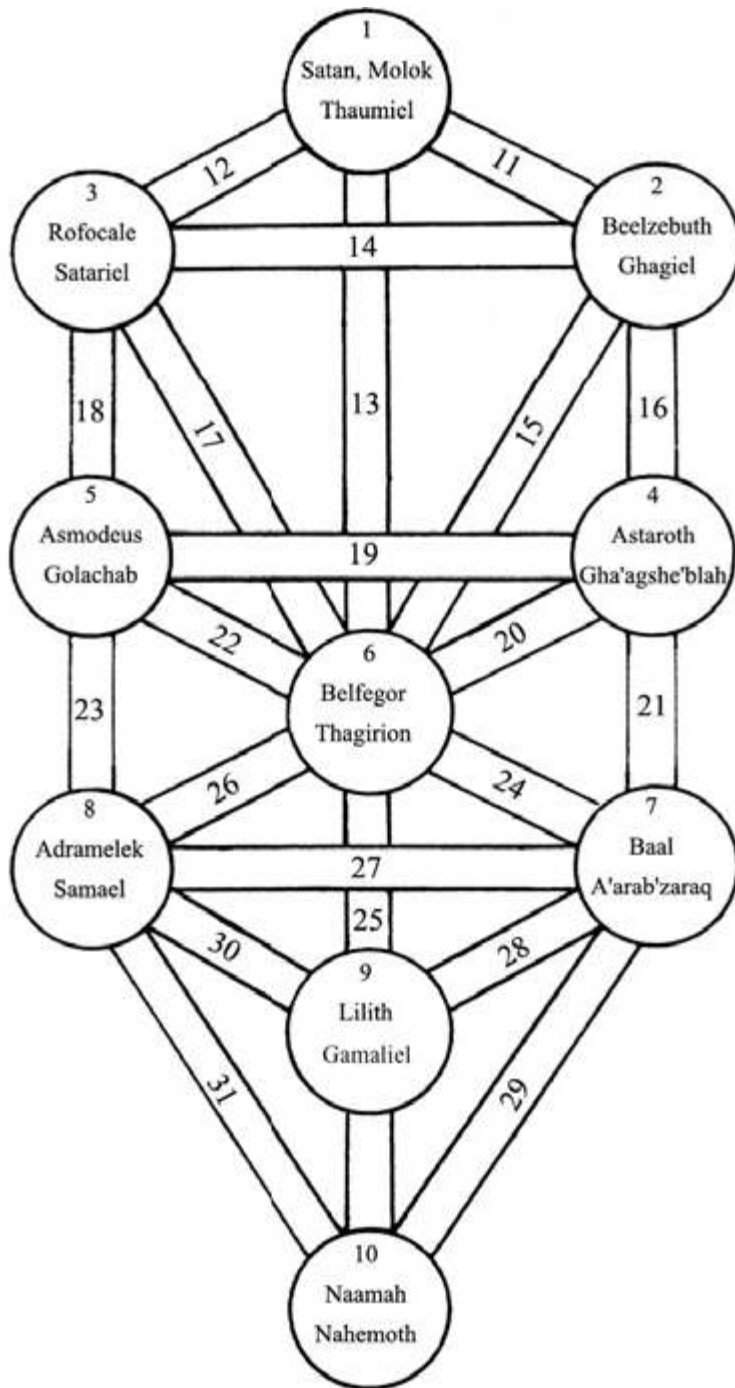

# The Sitra Ahra

(Universe B)

1. Planet: Neptune and Pluto.

\* Name: Thaumiel.

\* Gods: Moloch and Satan.

\* Hell: Tehom

\* Quality: an

anti-evolution, primal-chaos, underground black flame, fire, chaos, dark wisdom, black light, the destruction of the fetters of space, going beyond the cosmos, the killing of the demiurge, the will to power, the death of weakness, the unconscious awakening of dormant powers, the spread of fanaticism, the return into chaos, nuclear weapons, sadism, knowledge of chaos, the destruction of the angels of light, the onset of the invasion and anti-cosmic Infinite Dark Aeon.

\* Sigil Thaumiel:

.

2.\* Planet: Uranus.

\* Name: Ghagiel.

\* God Beelzebub.

\* Hell: Tehom.

\* Quality: the destruction of the old order, creating chaos, rebellion, violation of the law, the spreading of chaos and resistance to the

demiurge, lawlessness, the spread of anti-morality, the management of the masses, brainwashing, the organization of rebellion, freedom, and madness.

\* Sigil Ghagiel:

3. \* The planet Saturn.

\* Name: Satariel.